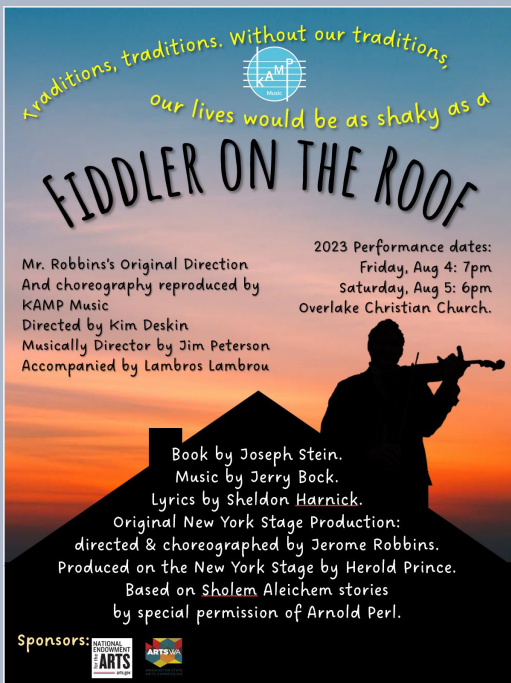

Benefit concerts  
presented by  
KAMP Music

Sunday, November 13  
6:00 – 7:30pm

**Lambros Lambrou**  
*A night to remember*

An accomplished pianist, Lambros will be performing the entire Walzermasken of Russian composer Leopold Godowsky.

We bring the **community karaoke** back!

Our next musical theater: **Fiddler on the Roof** Audition is set for April 2023 and we can't wait to get on the stage with our team and families.

Performances on Friday, Aug 4 & Sat, Aug 5