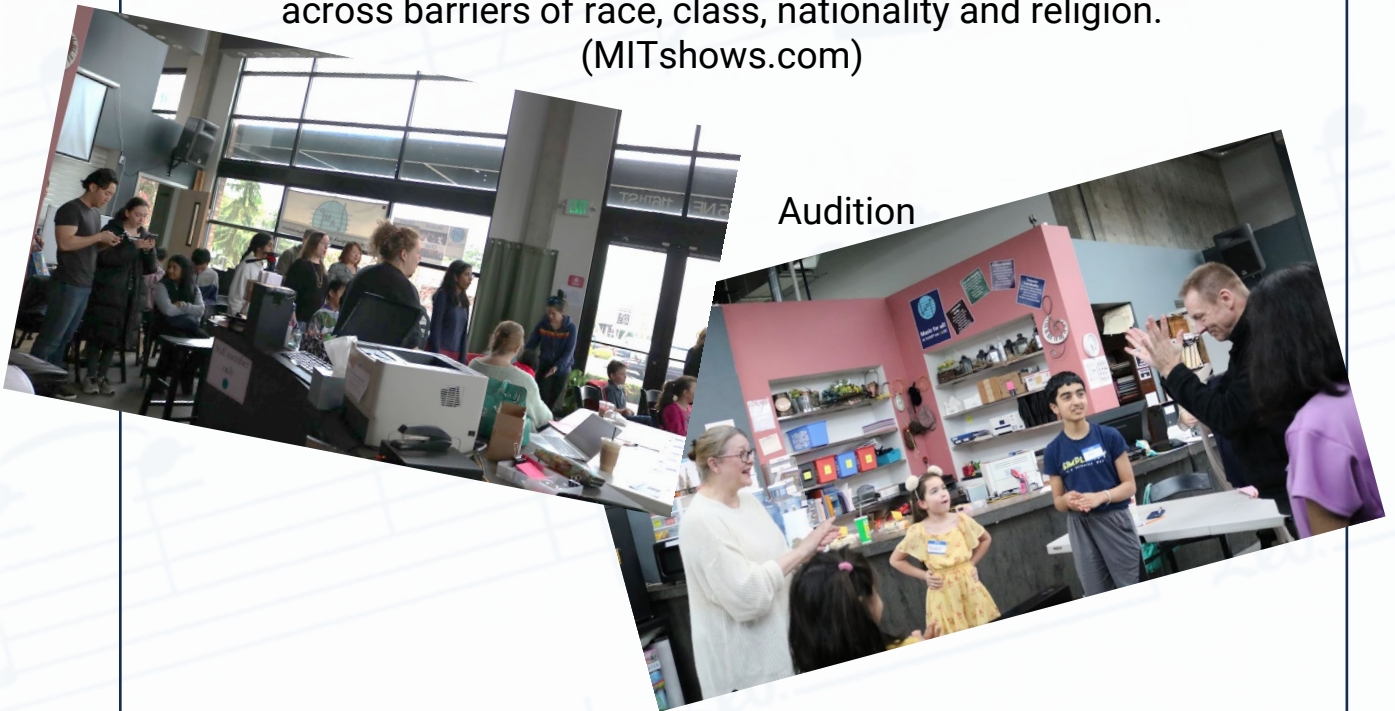

KAMP Music

OUR 2023 COMMUNITY THEATER SHOW

FIDDLER ON THE ROOF

MR. ROBBINS'S ORIGINAL DIRECTION AND
CHOREOGRAPHY REPRODUCED BY KAMPMUSIC

Directed by Kim Deskin
Musically Directed by Jim Peterson
Accompanied by Lambros Lambrou

Sponsors:

FIDDLER ON THE ROOF

Fiddler on the Roof is a true musical theatre tradition.

Set in the little village of Anatevka, the story centers on Tevye, a poor milkman, and his five daughters. With the help of a colorful and tight-knit Jewish community, Tevye tries to protect his daughters and instill them with traditional values in the face of changing social mores and the growing anti-Semitism of Czarist Russia. Rich in historical and ethnic detail, Fiddler on the Roof's universal theme of tradition cuts across barriers of race, class, nationality and religion.

(MITshows.com)

While this story is set in 1905, the village of Anatevka serves as a mirror to our society today. With losses and pain, joys and triumphs,

Fiddler on the Roof is a universal story for everyone. Join our community based ensembles, as we explore the ways in which embracing change can open new pathways as we preserve the traditions of the past while progressing into the future.